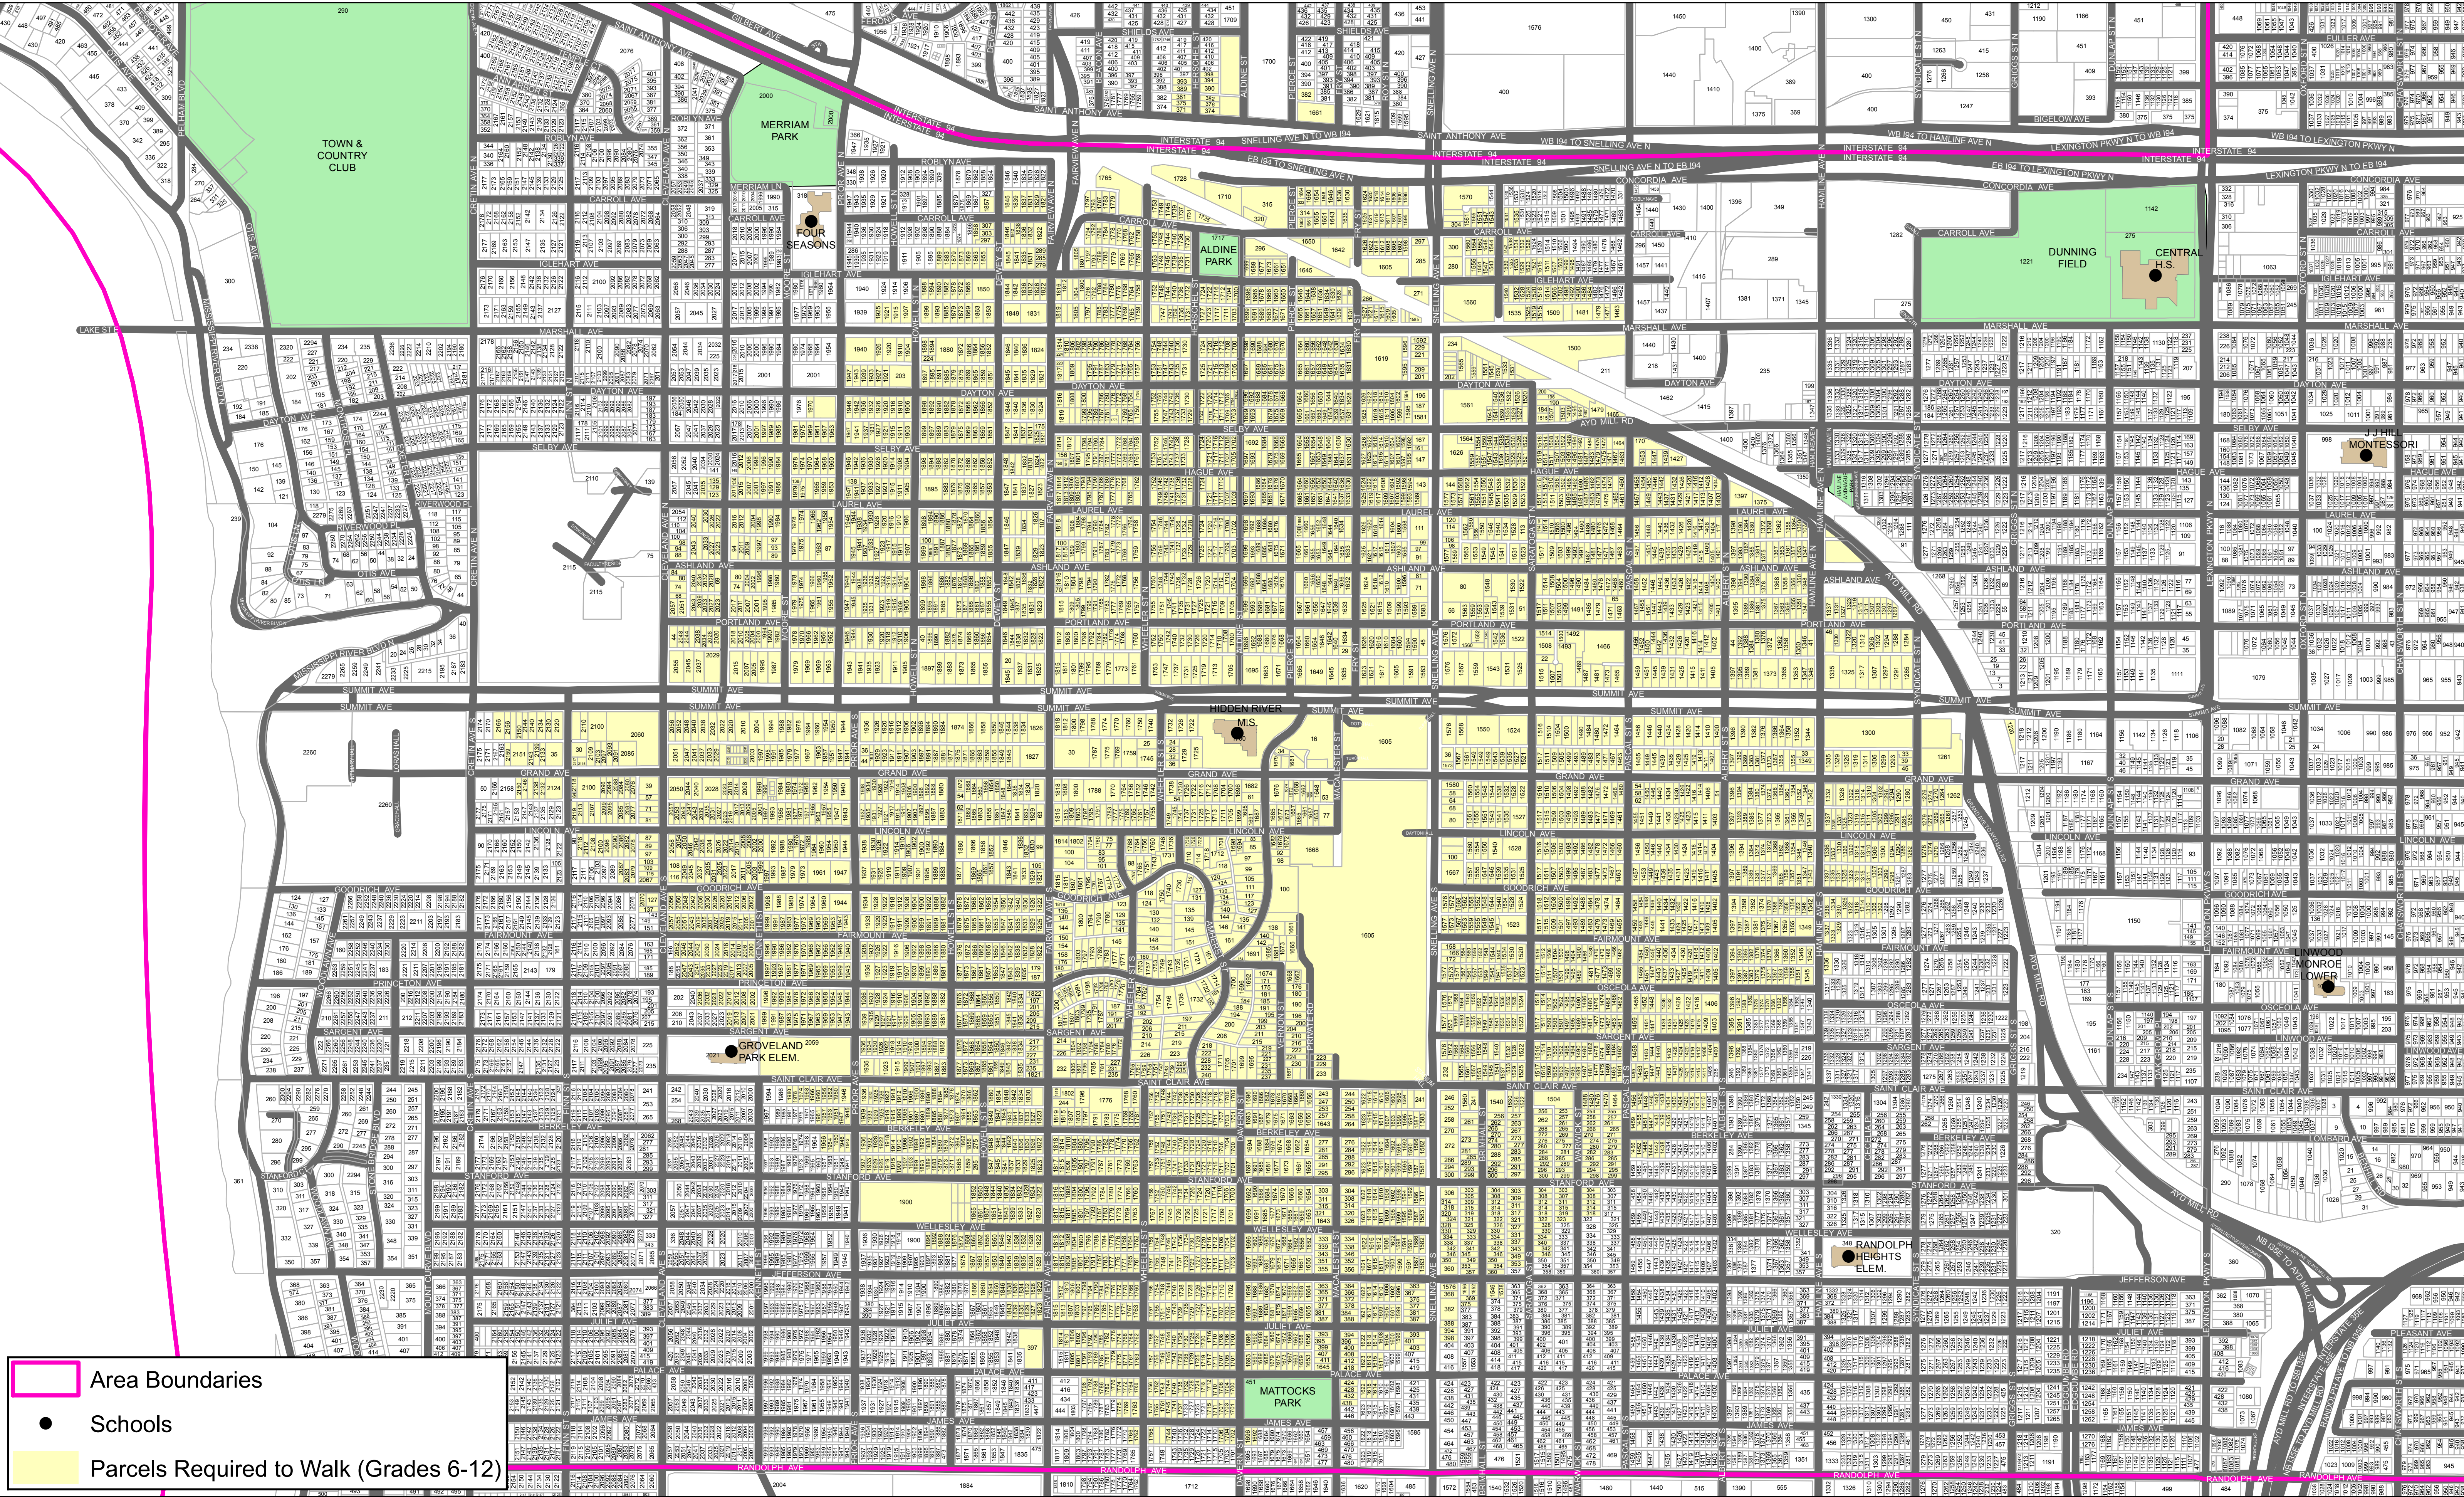

Hidden River MS 1 Mile Walk Area

Provided by Saint Paul Public Schools Transportation Department

-  Area Boundaries
-  Schools
-  Parcels Required to Walk (Grades 6-12)